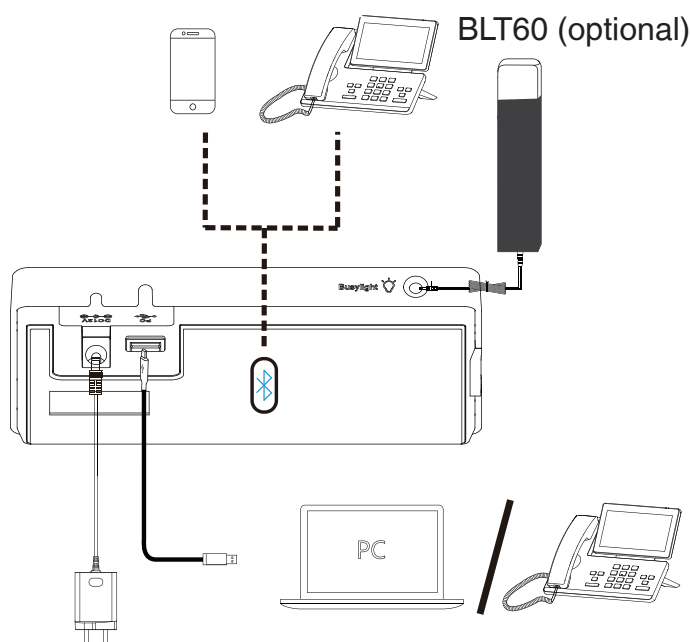

Audio (Headset)

- Microphone type: dual microphone

- Microphone sensitivity: -44.0+/-3 dBV
- Microphone frequency range: 100 Hz-10 kHz
- Speaker size: ϕ 28
- Speaker sensitivity: 92.5+/-3 dB, 0.179 V
- Speaker impedance: 32+/-4.8 Ω
- Speaker max output power: 10 mW
- Speaker frequency range: 20 Hz-10 kHz
- Speaker bandwidth - talk mode: wideband
- Speaker bandwidth - music mode: super wide-band (Pending)

Audio (Base)

- Microphone type: ECM Omnidirectional microphone
- Microphone sensitivity: -38.0+/-2 dBV
- Microphone frequency range: 70 Hz-20 kHz
- Speaker size: 40mm*20.8mm
- Speaker sensitivity: 97+/-3 dB
- Speaker impedance: 4 Ω +/-15%
- Speaker max output power: 4 W
- Speaker frequency range: 160 Hz-20 kHz

Easy Call Management

- Answer/End/Reject a call
- Volume up/down
- Microphone mute
- Move the microphone boom arm up to mute, or down to unmute

Package Features

- Package contents:
  - WHB660 Base
  - WHM621 Headset or WHD622 Headset
  - Power Adapter
  - 2* 1m USB 3.0 Cable
  - Quick Start Guide
- Optional accessories:
  - Busylight BLT60
  - Wireless Charger
  - Bluetooth Dongle BT50
- WH66 Mono: Base: 398g, Headset: 80g
- WH66 Dual: Base: 398g, Headset: 127g
- N.W/CTN:
  - WH66 Mono: 10.46 kg; WH66 Dual: 10.96 kg
- Giftbox size: 255mm*204mm*135mm
- Carton Meas: 698mm*421mm*265mm

Compliance

Connection